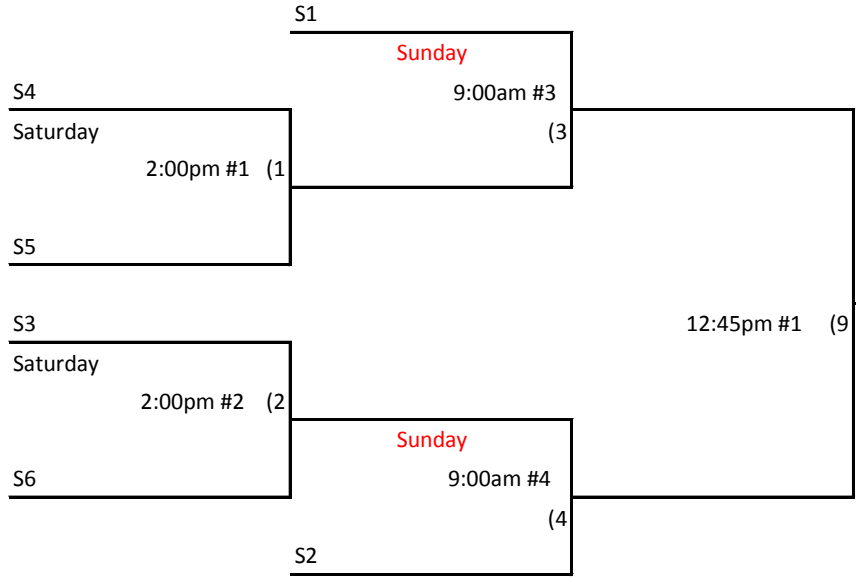

Winner's Bracket

Loser's Bracket

**Men's Open Division  
Three Game Guarantee Format**

*Final*

**Teams**

**Chucky's Pride 1  
Chucky's Pride 2  
Chucky's Pride 3**

**All Mixed Up  
Hardknocks  
Slammers**

**Championship**

3:15pm #2 (12)

4:30pm #2  
**If Game**

(13)

*Loser of 12 if 1st loss*