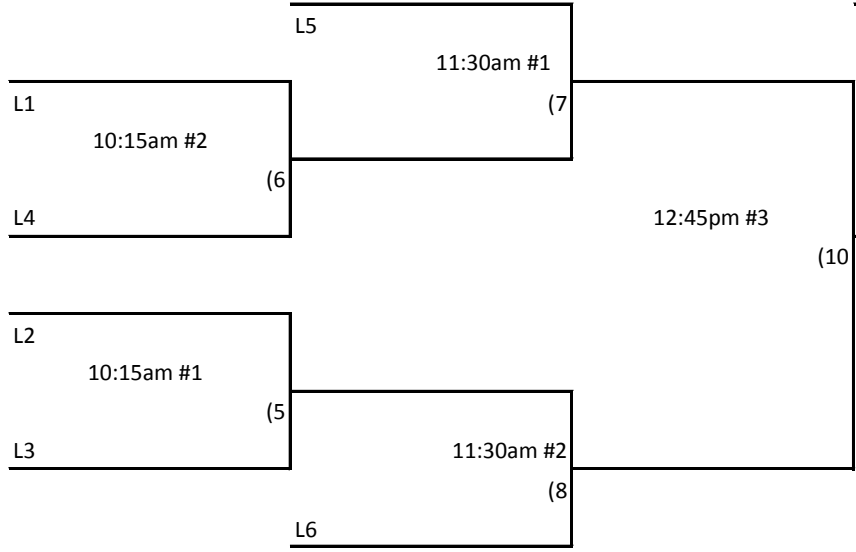

Winner's Bracket

Loser's Bracket

**Men's Open Division  
Three Game Guarantee Format**

*Final*

**Teams**

**Chucky's Pride 1  
Chucky's Pride 2  
Chucky's Pride 3**

**All Mixed Up  
Hardknocks  
Slammers**

**Championship**

3:15pm #2 (12)

4:30pm #2  
**If Game**

(13)

*Loser of 12 if 1st loss*